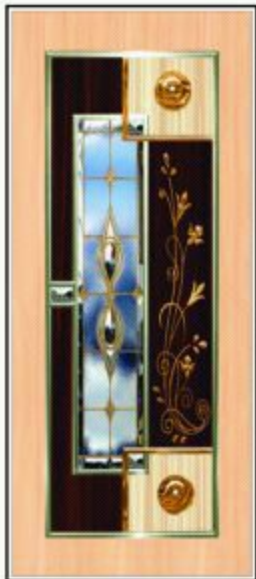

SWASTIK FIBERS

• DECORATIVE DOOR •

SF - 125

SF - 126

SF - 127

SF - 128

GLASS LAMINATED DOORS

*Trusted safety doors
Since from a Decade*

HUBLI - 580 024

Better Formic Free

Water Proof

Weather Proof

SF - 117

SF - 118

SF - 119

SF - 120